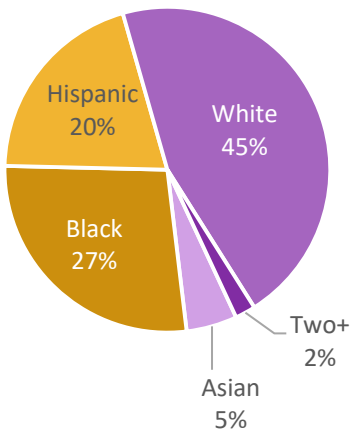

By Student Group*	% of Ward 1***	% of All DC***
At-Risk	41%	47%
SPED	13%	14%
ELL	29%	10%

Share of Public School Enrollment in Ward 1*

	Public Charter	DCPS	Total
Number of Schools	11	10	21
Enrollment**	5,731	4,560	10,291

*Information refers to students who **live** in Ward 1
 **Information refers to students enrolled in school in Ward 1
 ***2016-2017 data, latest available

Race/Ethnicity of Public School Students in Ward 1*

Ward 1 Demographics

Race/Ethnicity in Ward 1

All DC: Black - 44%, White - 37%, Hispanic - 11% Other 8%

Household Income in Ward 1

\$93,284

Ward 1 Median Household Income

\$77,649

All DC Median Household Income