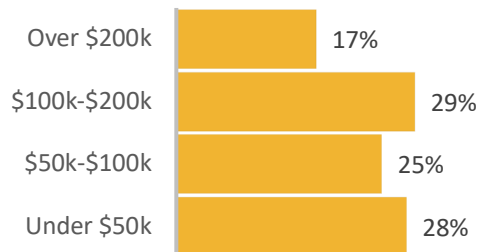

*Information refers to students who **live** in Ward 1
 **Information refers to students enrolled in school in Ward 1
 ***2016-2017 data, latest available

Race/Ethnicity of Public School Students in Ward 1*

Ward 1 Demographics

Race/Ethnicity in Ward 1

All DC: Black - 44%, White - 37%, Hispanic - 11% Other 8%

Household Income in Ward 1

\$93,284

Ward 1 Median Household Income

\$77,649

All DC Median Household Income