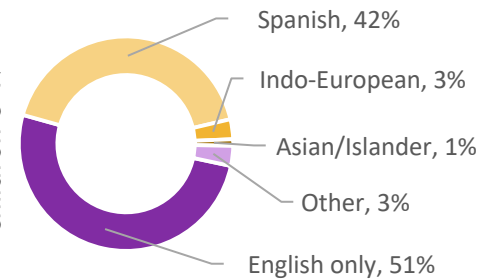

Language at home, children 5-17