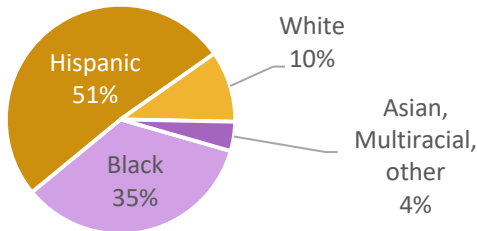

By Student Group*	% of Ward 1***	% of All DC***
At-Risk	41%	47%
SPED	13%	14%
ELL	29%	10%

Share of Public School Enrollment in Ward 1*

	Public Charter	DCPS	Total
Number of Schools	11	10	21
Enrollment**	5,731	4,560	10,291

*Information refers to students who **live** in Ward 1
 **Information refers to students enrolled in school in Ward 1
 ***2016-2017 data, latest available

Race/Ethnicity of Public School Students in Ward 1*