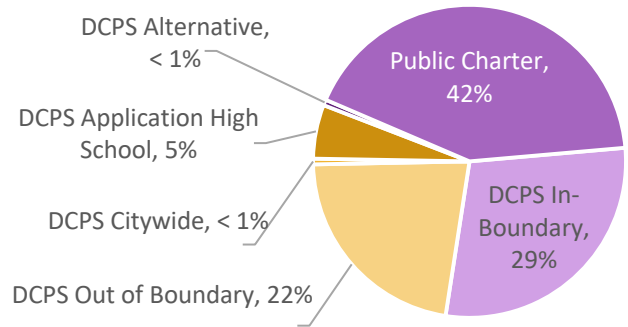

Ward 1 Fact Sheet

Public School Enrollment At-a-Glance

By Grade Level*	Ward 1	All DC	% of All DC
PK3-4	950	12,812	7%
K-5	3,343	40,510	8%
6-8	1,362	15,547	9%
9-12	1,493	16,685	9%
Adult/Alt & SPED	1,299	7,020	19%

By Student Group*	% of Ward 1***	% of All DC***
At-Risk	41%	47%
SPED	13%	14%
ELL	29%	10%

Share of Public School Enrollment in Ward 1*

	Public Charter	DCPS	Total
Number of Schools	11	10	21
Enrollment**	5,731	4,560	10,291