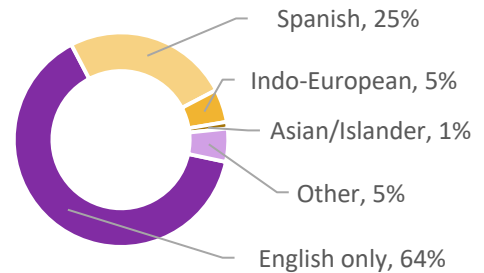

Language at home, children 5-17