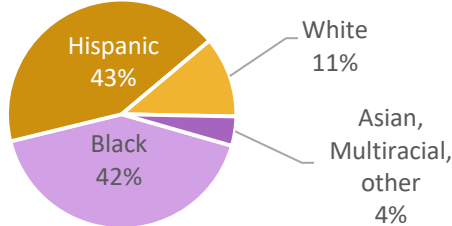

By Student Group*	% of Ward 4***	% of All DC***
At-Risk	33%	47%
SPED	12%	14%
ELL	26%	10%

### Race/Ethnicity of Public School Students in Ward 4\*