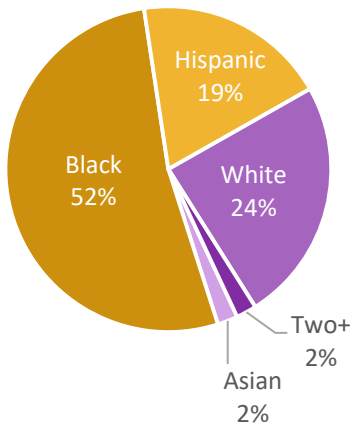

Ward 4 Demographics

Race/Ethnicity in Ward 4