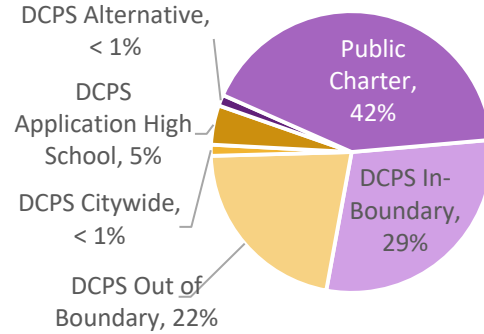

Ward 4 Fact Sheet

Public School Enrollment At-a-Glance

By Grade Level*	Ward 4	All DC	% of All DC
PK3-4	1,965	12,812	15%
K-5	6,242	40,510	15%
6-8	2,555	15,547	16%
9-12	2,866	16,685	17%
Adult/Alt & SPED	1,698	7,020	24%

By Student Group*	% of Ward 4***	% of All DC***
At-Risk	33%	47%
SPED	12%	14%
ELL	26%	10%

Share of Public School Enrollment in Ward 4*