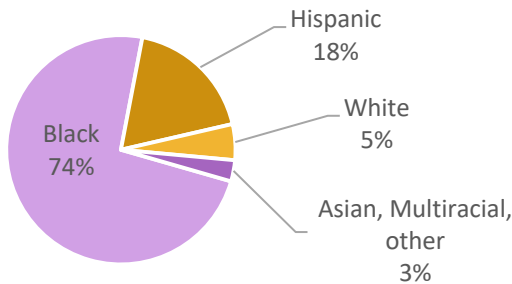

Ward 5 Fact Sheet

Public School Enrollment At-a-Glance

By Grade Level*	Ward 5	All DC	% of All DC
PK3-4	2,022	12,812	16%
K-5	5,692	40,510	14%
6-8	2,241	15,547	14%
9-12	2,402	16,685	14%
Adult/Alt & SPED	950	7,020	14%

By Student Group*	% of Ward 5***	% of All DC***
At-Risk	44%	47%
SPED	14%	14%
ELL	10%	10%

Share of Public School Enrollment in Ward 5*

	Public Charter	DCPS	Total
Number of Schools	31	14	45
Enrollment**	11,572	4,429	16,001

Race & Ethnicity of Public School Students in Ward 5*

*Information refers to students who live in Ward 5
 **Information refers to students enrolled in school in Ward 5
 ***2016-2017 data, latest available

Ward 5 Demographics

Race/Ethnicity in Ward 5

All DC: Black - 44%, White - 37%, Hispanic - 11%, Other - 8%

Household Income in Ward 5

\$63,552
 Ward 5 Median Household Income
\$77,649
 All DC Median Household Income