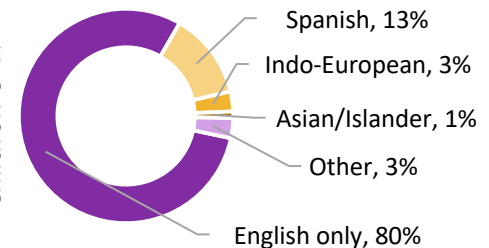

Language at home, Adults 18+

Language at home, children 5-17