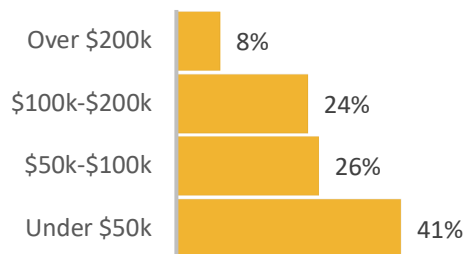

Race & Ethnicity of Public School Students in Ward 5*

*Information refers to students who live in Ward 5
 **Information refers to students enrolled in school in Ward 5
 ***2016-2017 data, latest available

Ward 5 Demographics

Race/Ethnicity in Ward 5

All DC: Black - 44%, White - 37%, Hispanic - 11%, Other - 8%

Household Income in Ward 5

\$63,552
 Ward 5 Median Household Income
\$77,649
 All DC Median Household Income