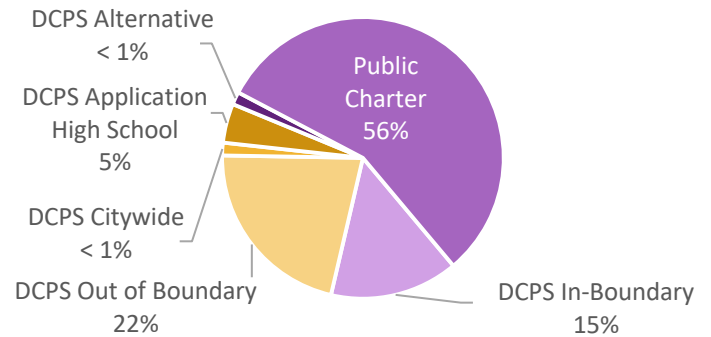

Ward 5 Fact Sheet

Public School Enrollment At-a-Glance

By Grade Level*	Ward 5	All DC	% of All DC
PK3-4	2,022	12,812	16%
K-5	5,692	40,510	14%
6-8	2,241	15,547	14%
9-12	2,402	16,685	14%
Adult/Alt & SPED	950	7,020	14%

By Student Group*	% of Ward 5***	% of All DC***
At-Risk	44%	47%
SPED	14%	14%
ELL	10%	10%

Share of Public School Enrollment in Ward 5*

	Public Charter	DCPS	Total
Number of Schools	31	14	45
Enrollment**	11,572	4,429	16,001