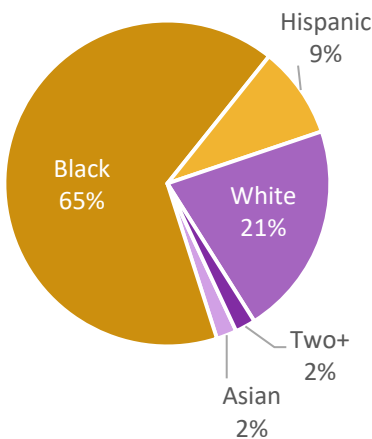

By Student Group*	% of Ward 5***	% of All DC***
At-Risk	44%	47%
SPED	14%	14%
ELL	10%	10%

Share of Public School Enrollment in Ward 5*

	Public Charter	DCPS	Total
Number of Schools	31	14	45
Enrollment**	11,572	4,429	16,001

Race & Ethnicity of Public School Students in Ward 5*

*Information refers to students who live in Ward 5
 **Information refers to students enrolled in school in Ward 5
 ***2016-2017 data, latest available

Ward 5 Demographics

Race/Ethnicity in Ward 5

All DC: Black - 44%, White - 37%, Hispanic - 11%, Other - 8%

Household Income in Ward 5

\$63,552
 Ward 5 Median Household Income
\$77,649
 All DC Median Household Income