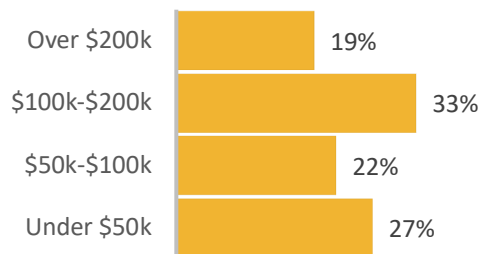

*Information refers to students who live in Ward 6
 **Information refers to students enrolled in school in Ward 6
 ***2016-2017 data, latest available

Race/Ethnicity of Public School Students in Ward 6*

Ward 6 Demographics

Race/Ethnicity in Ward 6

All DC: Black - 44%, White - 37%, Hispanic - 11%, Other - 8%

Household Income in Ward 6

\$102,214

Ward 6 Median Household Income

\$77,649

All DC Median Household Income