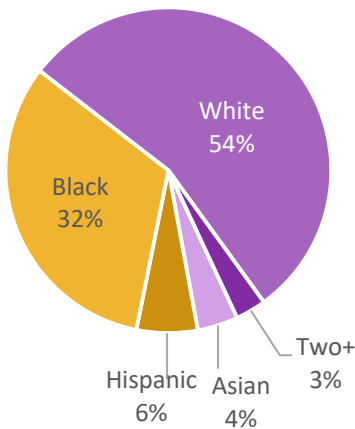

By Student Group*	% of Ward 6***	% of All DC***
At-Risk	38%	47%
SPED	13%	14%
ELL	4%	10%

Share of Public School Enrollment in Ward 6*

	Public Charter	DCPS	Total
Number of Schools	16	19	35
Enrollment**	4,223	7,473	11,696

*Information refers to students who live in Ward 6
 **Information refers to students enrolled in school in Ward 6
 ***2016-2017 data, latest available

Race/Ethnicity of Public School Students in Ward 6*

Ward 6 Demographics

Race/Ethnicity in Ward 6

All DC: Black - 44%, White - 37%, Hispanic - 11%, Other - 8%

Household Income in Ward 6

\$102,214

Ward 6 Median Household Income

\$77,649

All DC Median Household Income