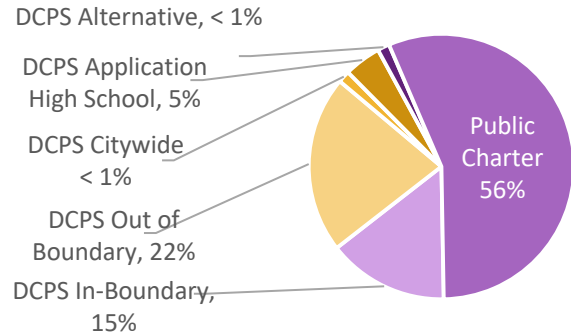

Ward 6 Fact Sheet

Public School Enrollment At-a-Glance

By Grade Level*	Ward 6	All DC	% of All DC
PK3-4	1,708	12,812	13%
K-5	4,237	40,510	10%
6-8	1,439	15,547	9%
9-12	1,493	16,685	9%
Adult/Alt & SPED	446	7,020	6%

By Student Group*	% of Ward 6***	% of All DC***
At-Risk	38%	47%
SPED	13%	14%
ELL	4%	10%

Share of Public School Enrollment in Ward 6*

	Public Charter	DCPS	Total
Number of Schools	16	19	35
Enrollment**	4,223	7,473	11,696