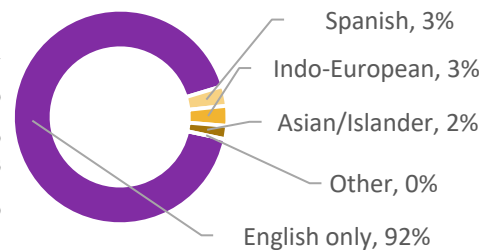

Language at home, children 5-17