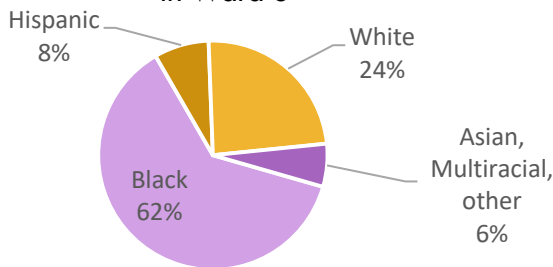

By Student Group*	% of Ward 6***	% of All DC***
At-Risk	38%	47%
SPED	13%	14%
ELL	4%	10%

Share of Public School Enrollment in Ward 6*

	Public Charter	DCPS	Total
Number of Schools	16	19	35
Enrollment**	4,223	7,473	11,696

*Information refers to students who live in Ward 6
 **Information refers to students enrolled in school in Ward 6
 ***2016-2017 data, latest available

Race/Ethnicity of Public School Students in Ward 6*

Ward 6 Demographics

Race/Ethnicity in Ward 6

All DC: Black - 44%, White - 37%, Hispanic - 11%, Other - 8%

Household Income in Ward 6

\$102,214

Ward 6 Median Household Income

\$77,649

All DC Median Household Income