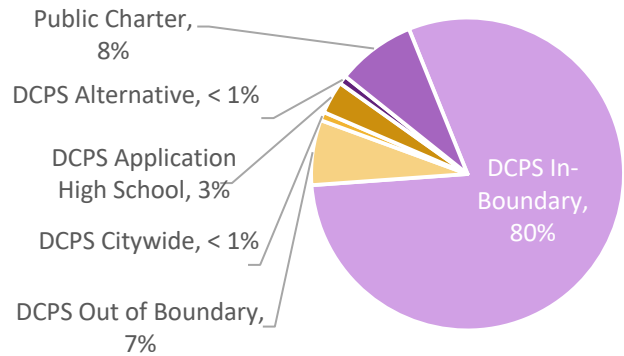

Ward 3 Fact Sheet

Public School Enrollment At-a-Glance

By Grade Level*	Ward 3	All DC	% of All DC
PK3-4	2,022	12,812	16%
K-5	5,692	40,510	14%
6-8	2,241	15,547	14%
9-12	2,402	16,685	14%
Adult/Alt & SPED	950	7,020	14%

By Student Group*	% of Ward 3***	% of All DC***
At-Risk	4%	47%
SPED	7%	14%
ELL	8%	10%

Share of Public School Enrollment in Ward 3*

	Public Charter	DCPS	Total
Number of Schools	0	10	10
Enrollment**	0	7,413	7,413