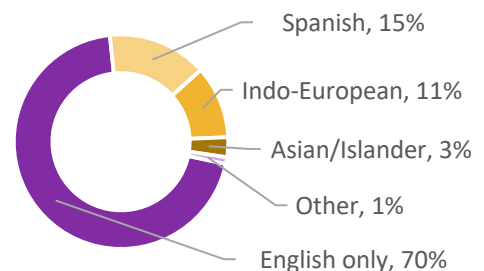

Language at home, children 5-17