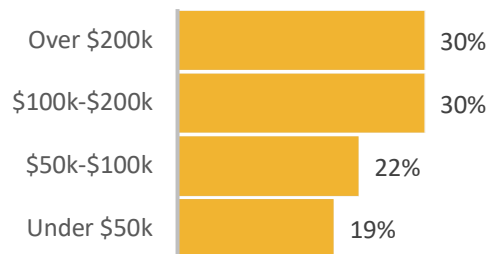

*Information refers to students who **live** in Ward 3
 **Information refers to students enrolled in school in Ward 3
 ***2016-2017 data, latest available

Race/Ethnicity of Public School Students in Ward 3

Ward 3 Demographics

Race/Ethnicity in Ward 3

All DC: Black - 44%, White - 37%, Hispanic - 11%, Other - 8%

Household Income in Ward 3

\$122,680

Ward 3 Median Household Income

\$77,649

All DC Median Household Income