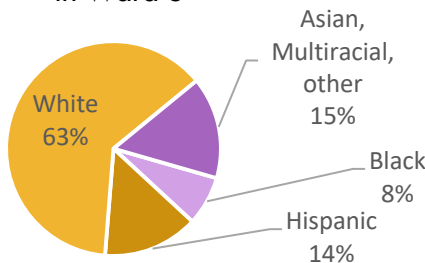

By Student Group*	% of Ward 3***	% of All DC***
At-Risk	4%	47%
SPED	7%	14%
ELL	8%	10%

Share of Public School Enrollment in Ward 3*

	Public Charter	DCPS	Total
Number of Schools	0	10	10
Enrollment**	0	7,413	7,413

*Information refers to students who **live** in Ward 3
 **Information refers to students enrolled in school in Ward 3
 ***2016-2017 data, latest available

Race/Ethnicity of Public School Students in Ward 3