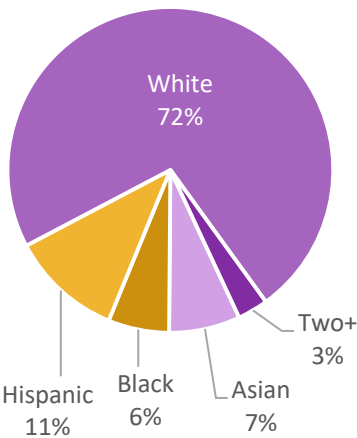

By Student Group*	% of Ward 3***	% of All DC***
At-Risk	4%	47%
SPED	7%	14%
ELL	8%	10%

Share of Public School Enrollment in Ward 3*

	Public Charter	DCPS	Total
Number of Schools	0	10	10
Enrollment**	0	7,413	7,413

*Information refers to students who **live** in Ward 3
 **Information refers to students enrolled in school in Ward 3
 ***2016-2017 data, latest available

Race/Ethnicity of Public School Students in Ward 3

Ward 3 Demographics

Race/Ethnicity in Ward 3

All DC: Black - 44%, White - 37%, Hispanic - 11%, Other - 8%

Household Income in Ward 3

\$122,680

Ward 3 Median Household Income

\$77,649

All DC Median Household Income