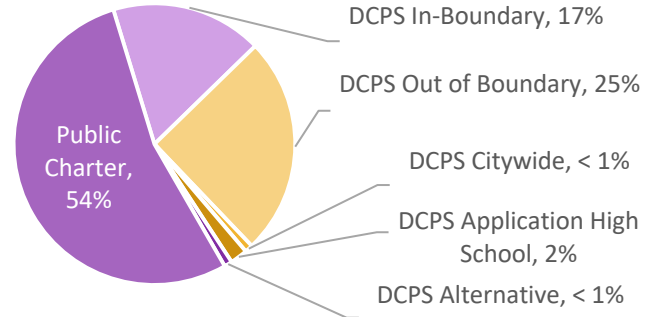

Public School Enrollment At-a-Glance

By Grade Level*	Ward 8	All DC	% of All DC
PK3-4	3,061	12,812	24%
K-5	9,690	40,510	24%
6-8	3,684	15,547	24%
9-12	3,817	16,685	23%
Adult/Alt & SPED	1,275	7,020	18%

By Student Group*	% of Ward 8***	% of All DC***
At-Risk	68%	47%
SPED	17%	14%
ELL	1%	10%

Share of Public School Enrollment in Ward 8*