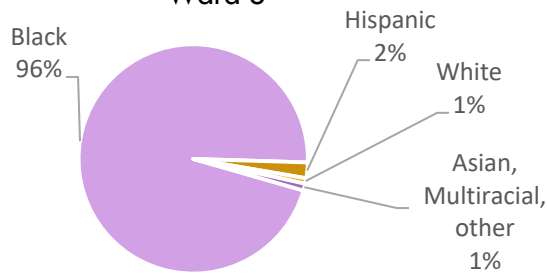

Race/Ethnicity of Public School Students in Ward 8*