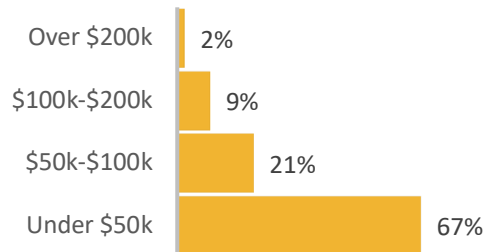

Race/Ethnicity of Public School Students in Ward 8\*

\*Information refers to students who **live** in Ward 8  
 \*\*Information refers to students enrolled in school in Ward 8  
 \*\*\*2016-2017 data, latest available

## Ward 8 Demographics

Race & Ethnicity in Ward 8

All DC: Black - 44%, White - 37%, Hispanic - 11%, Other - 8%

Household Income in Ward 8

**\$31,954**  
 Ward 8 Median Household Income  
**\$77,649**  
 All DC Median Household Income