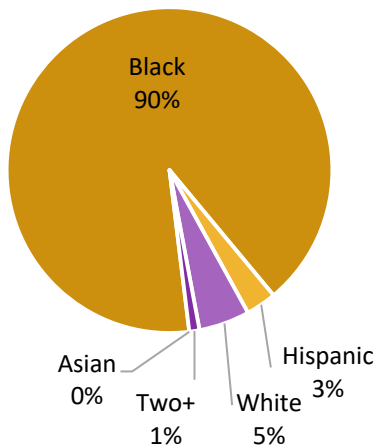

By Student Group*	% of Ward 8***	% of All DC***
At-Risk	68%	47%
SPED	17%	14%
ELL	1%	10%

Share of Public School Enrollment in Ward 8\*

	Public Charter	DCPS	Total
<b>Number of Schools</b>	24	20	44
<b>Enrollment**</b>	7,423	8,756	16,179

Race/Ethnicity of Public School Students in Ward 8\*

\*Information refers to students who **live** in Ward 8  
 \*\*Information refers to students enrolled in school in Ward 8  
 \*\*\*2016-2017 data, latest available

## Ward 8 Demographics

Race & Ethnicity in Ward 8

All DC: Black - 44%, White - 37%, Hispanic - 11%, Other - 8%

Household Income in Ward 8

**\$31,954**  
 Ward 8 Median Household Income  
**\$77,649**  
 All DC Median Household Income