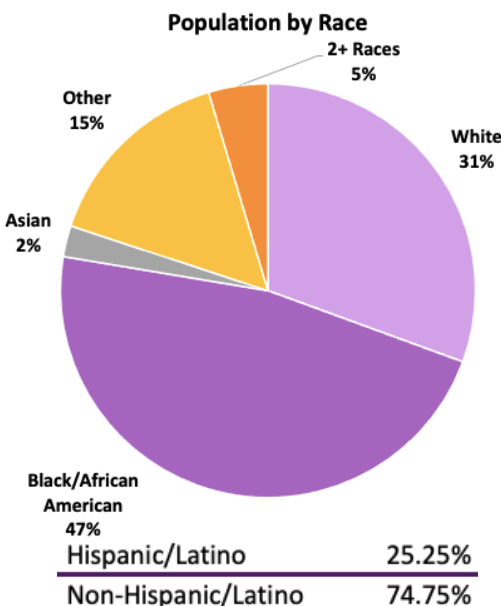

Share of Public School Enrollment in Ward 4***

	Public Charter	DCPS	Total
Number of Schools	20	18	38

Race and Ethnicity of Students in Ward 4*

*Information refers to students who attend schools in Ward 4
 **2016-2017 data, latest available
 ***Information refers to students who live in Ward 4

Ward 4 Demographics

4.53%
Of Families with Children Live Below Poverty
(Compared to the 9.99% DC Average)

8.80%
Unemployment Rate
(Compared to the 7.5% DC Average)

Median Household Income by Race and Ethnicity in Ward 4