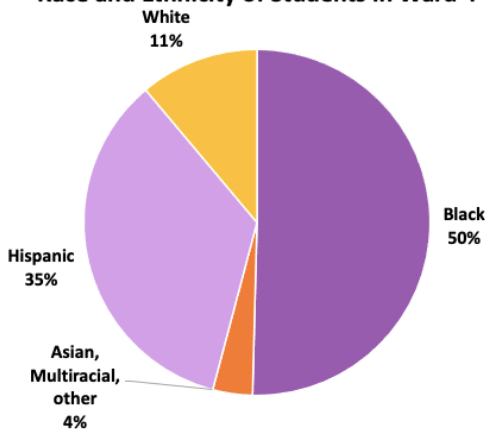

Race and Ethnicity of Students in Ward 4*