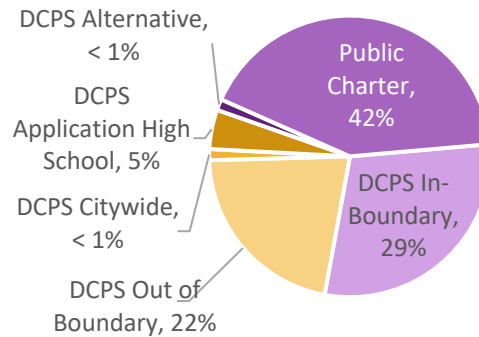

Ward 4 Fact Sheet

Public School Enrollment At-a-Glance

By Grade Level*	Ward 4	All DC	% of All DC
PK3-5	9,231	52,853	17.5%
6-8	2,741	14,517	18.8%
9-12	2,509	15,060	16.6%

By Student Group*	% of Ward 4**	% of All DC**
At-Risk	33%	47%
SPED	12%	14%
ELL	26%	10%

Share of Public School Enrollment in Ward 4***

	Public Charter	DCPS	Total
Number of Schools	20	18	38

Race and Ethnicity of Students in Ward 4*

*Information refers to students who attend schools in Ward 4
 **2016-2017 data, latest available
 ***Information refers to students who live in Ward 4