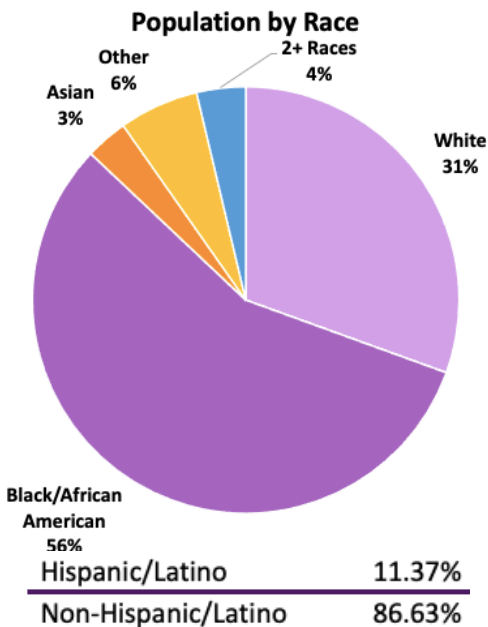

Ward 5 Fact Sheet

Public School Enrollment At-a-Glance

By Grade Level*	Ward 5	All DC	% of All DC
PK3-5	9,897	52,853	18.7%
6-8	2,040	14,517	14.1%
9-12	2,774	15,060	18.4%

By Student Group*	% of Ward 5***	% of All DC**
At-Risk	44%	47%
SPED	14%	14%
ELL	10%	10%

	Public Charter	DCPS	Total
Number of Schools	32	13	45

Race and Ethnicity of Students in Ward 5*

*Information refers to students who attend in Ward 5 schools
 **2016-2017 data, latest available
 ***Information refers to students who live in Ward 5

Ward 5 Demographics

6.60%
 Of Families with Children Live Below Poverty
 (Compared to the 9.99% DC Average)

9.60%
 Unemployment Rate
 (Compared to the 7.5% DC Average)

Median Household Income by Race and Ethnicity in Ward 5