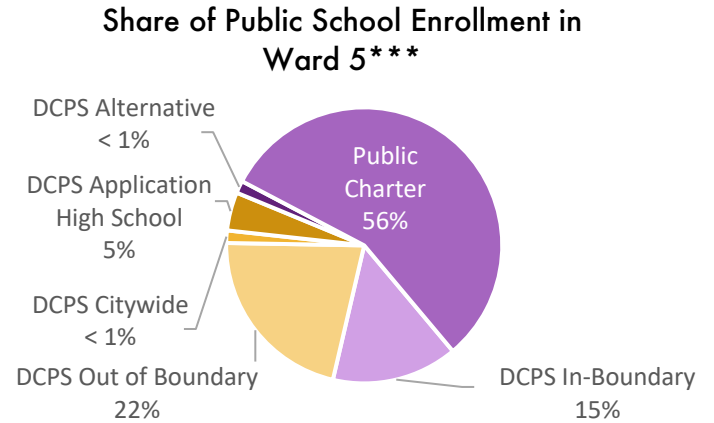

Ward 5 Fact Sheet

Public School Enrollment At-a-Glance

By Grade Level*	Ward 5	All DC	% of All DC
PK3-5	9,897	52,853	18.7%
6-8	2,040	14,517	14.1%
9-12	2,774	15,060	18.4%

By Student Group*	% of Ward 5***	% of All DC**
At-Risk	44%	47%
SPED	14%	14%
ELL	10%	10%