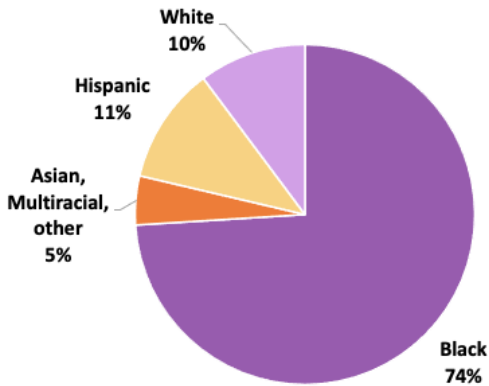

Public Charter	DCPS	Total
Number of Schools	32	13	45

Race and Ethnicity of Students in Ward 5*